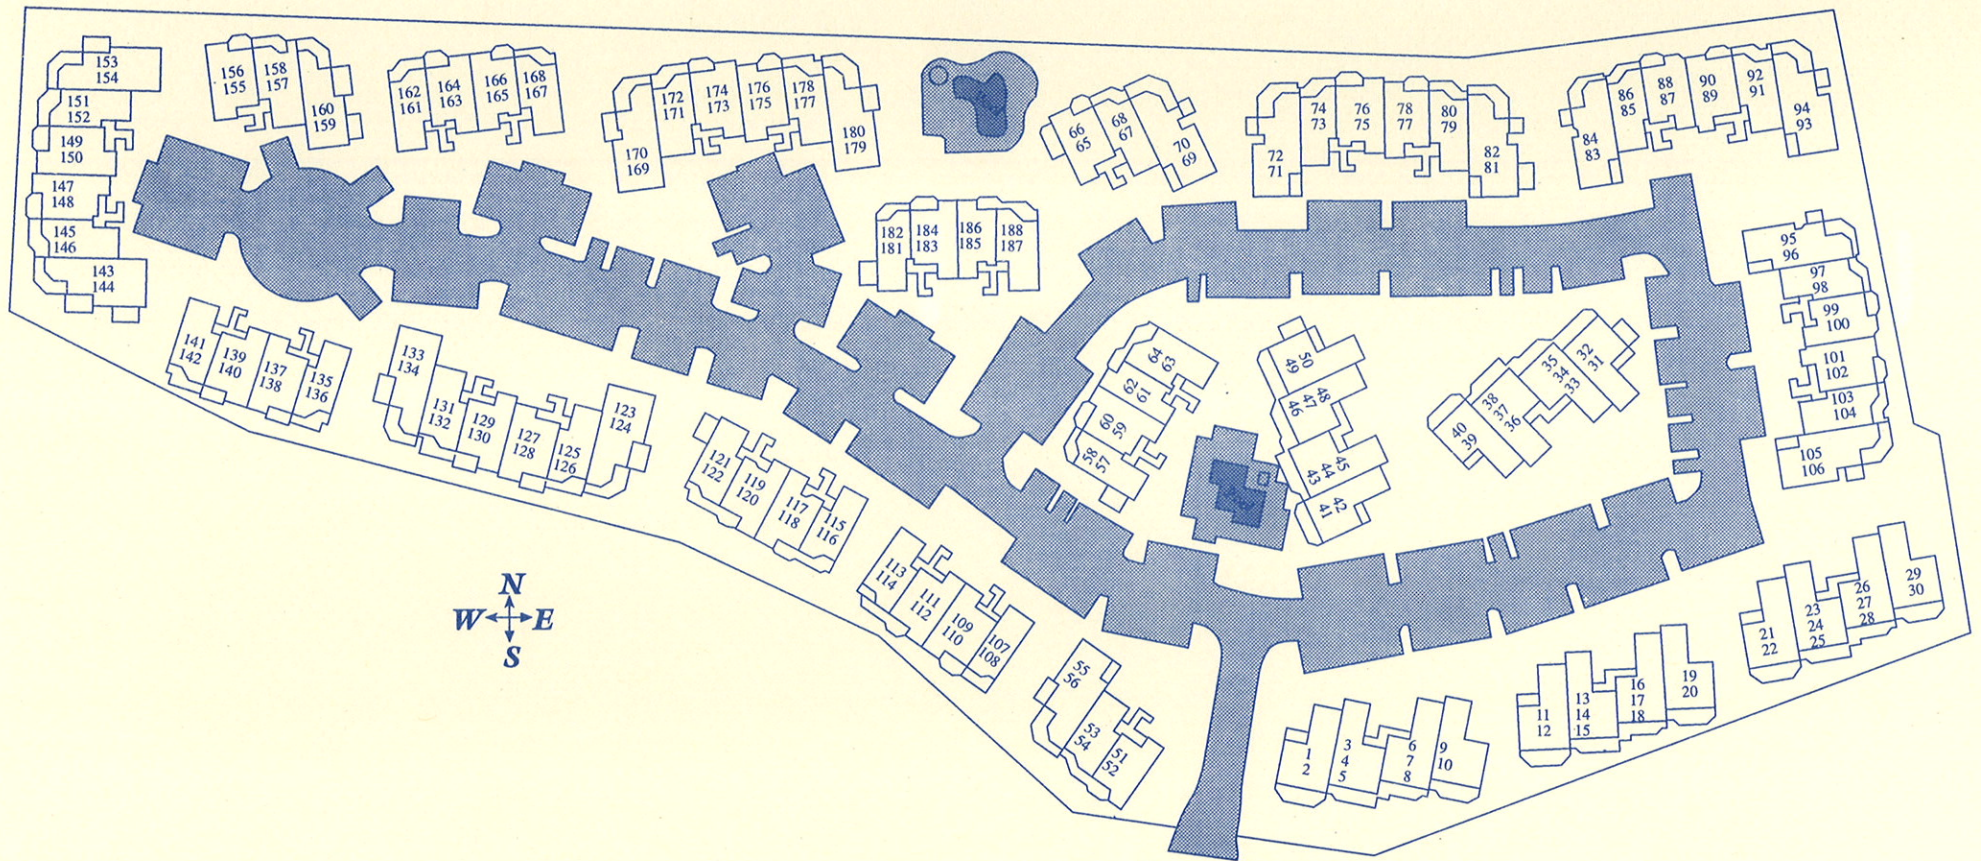

GRAND CHAMPIONS VILLAS

155 Wailea Ike Place
12 Acres Bordered by Wailea Blue Golf Course and Tennis Club
188 Units
1, 2 and 3 Bedroom Plans
Year Built: 1989

The Shops At Wailea
Tel: 808.874.8668
Toll Free: 800.390.8685