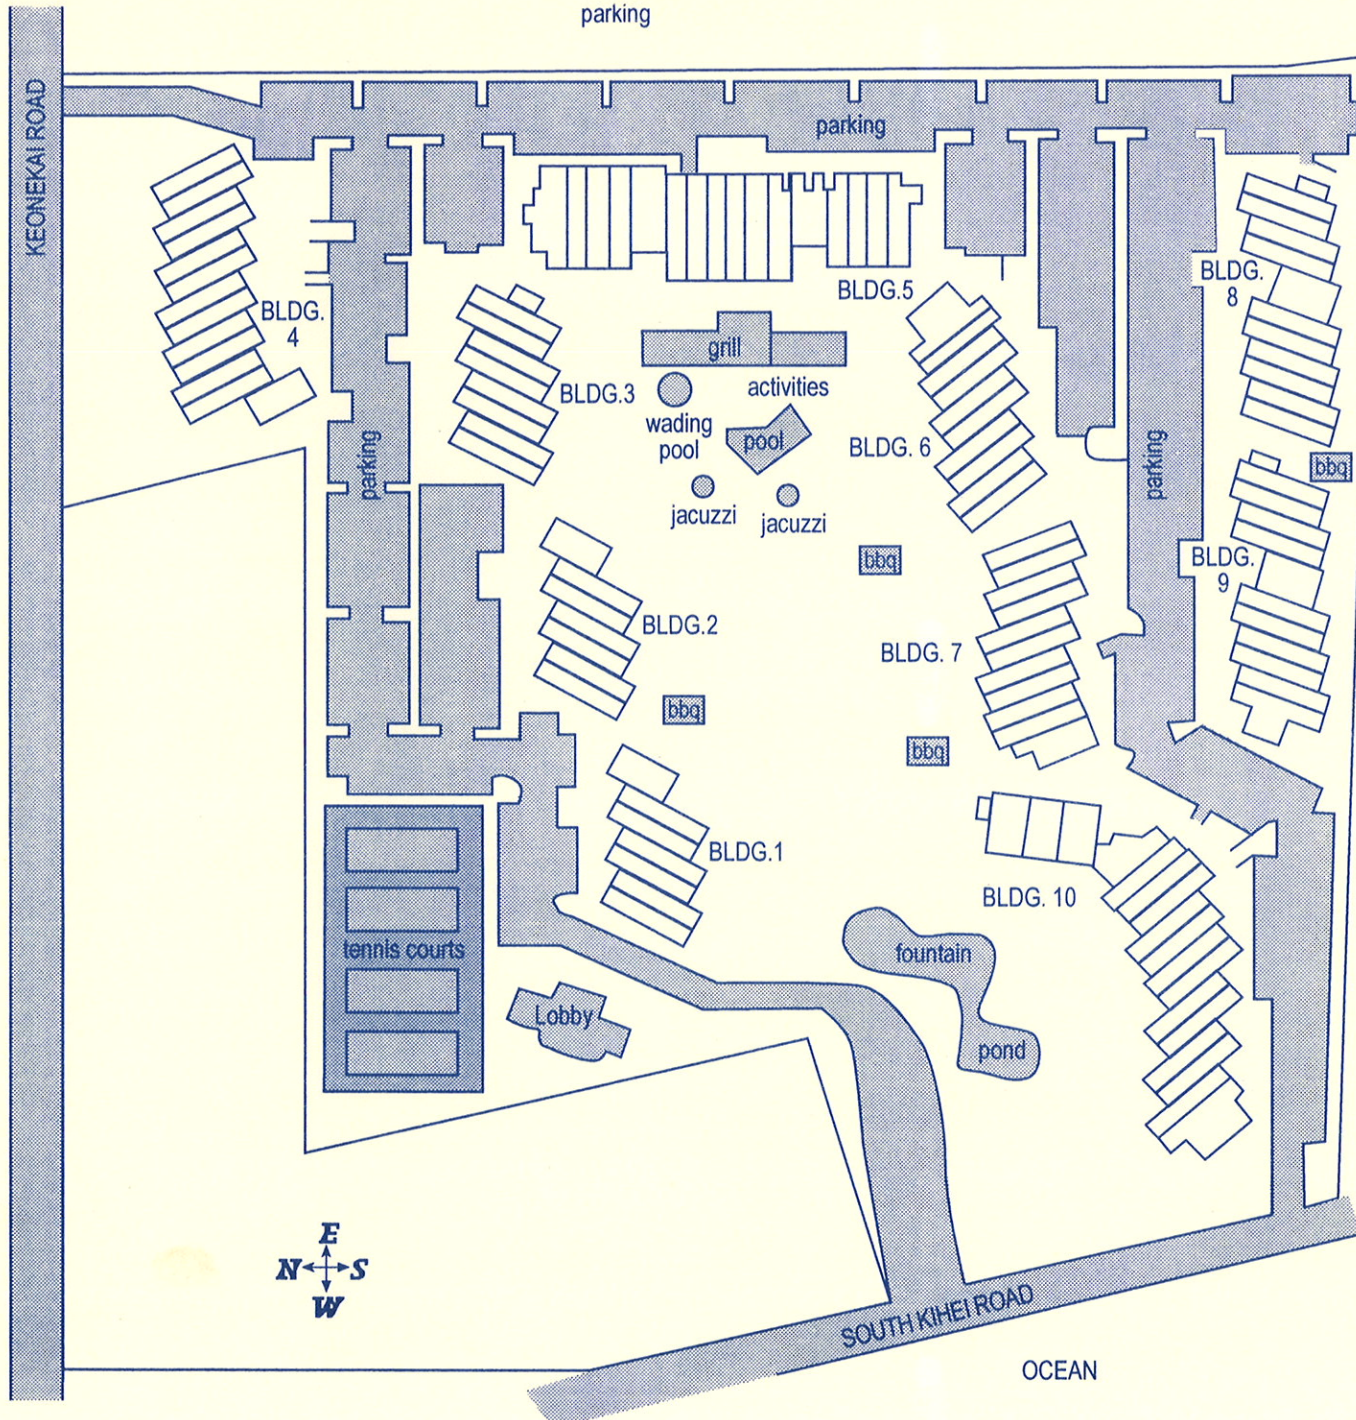

# KAMAOLE SANDS

2695 S. Kihei Road

15 Acres

440 Units

1, 2 and 3 Bedroom Plans

Year Built: 1983

**COLDWELL  
BANKER**

ISLAND PROPERTIES