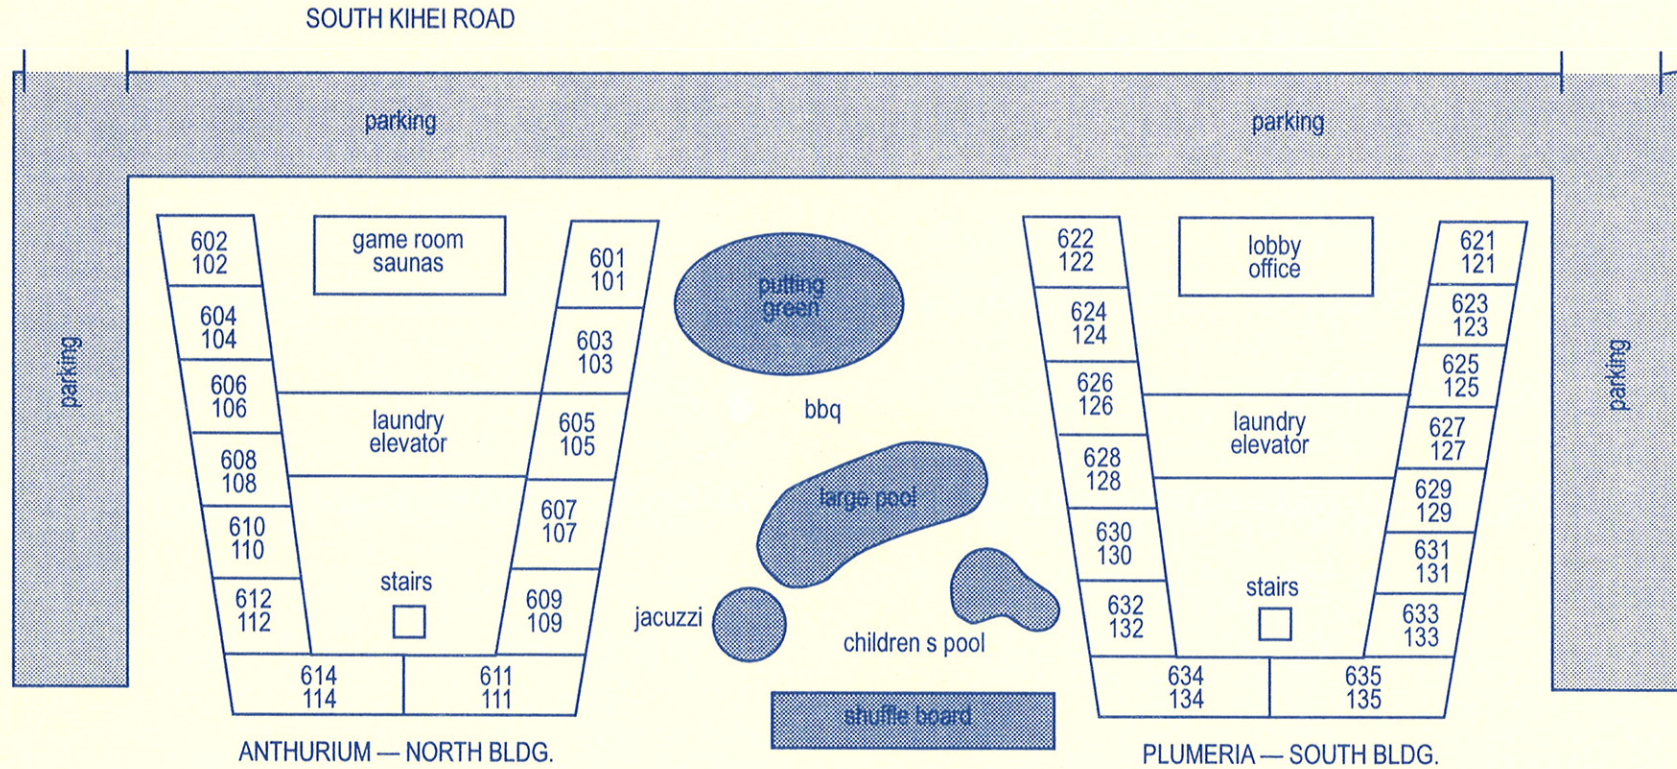

ISLAND PROPERTIES

Each Office Is Independently Owned And Operated

KAUHALE MAKAI (VILLAGE BY THE SEA)

938 S. Kihei Road
3 Acres
168 Units
1 and 2 Bedroom Plans
Year Built: 1975

The Shops At Wailea
Tel: 808.874.8668
Toll Free: 800.390.8685