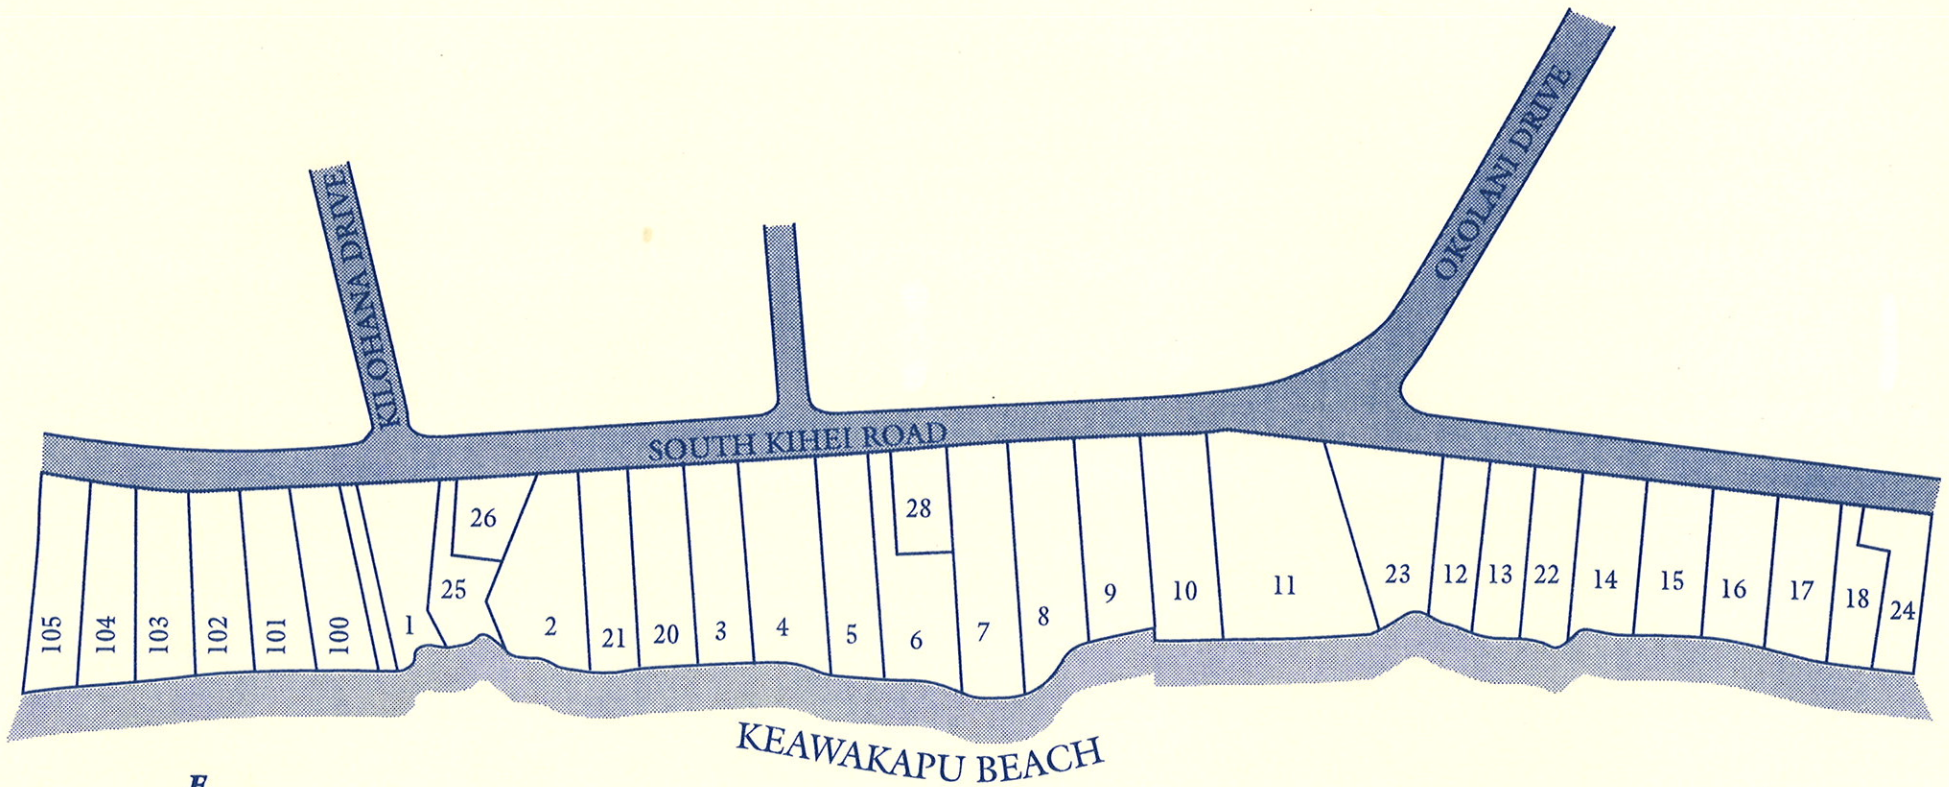

# KEAWAKAPU BEACH

20 Acres on Keawakapu Beach

32 Homesites

Year of Entry: 1948

The Shops At Wailea  
Tel: 808.874.8668  
Toll Free: 800.390.8685

Grand Wailea Office  
Tel: 808.875.7000  
Toll Free: 800.913.9803