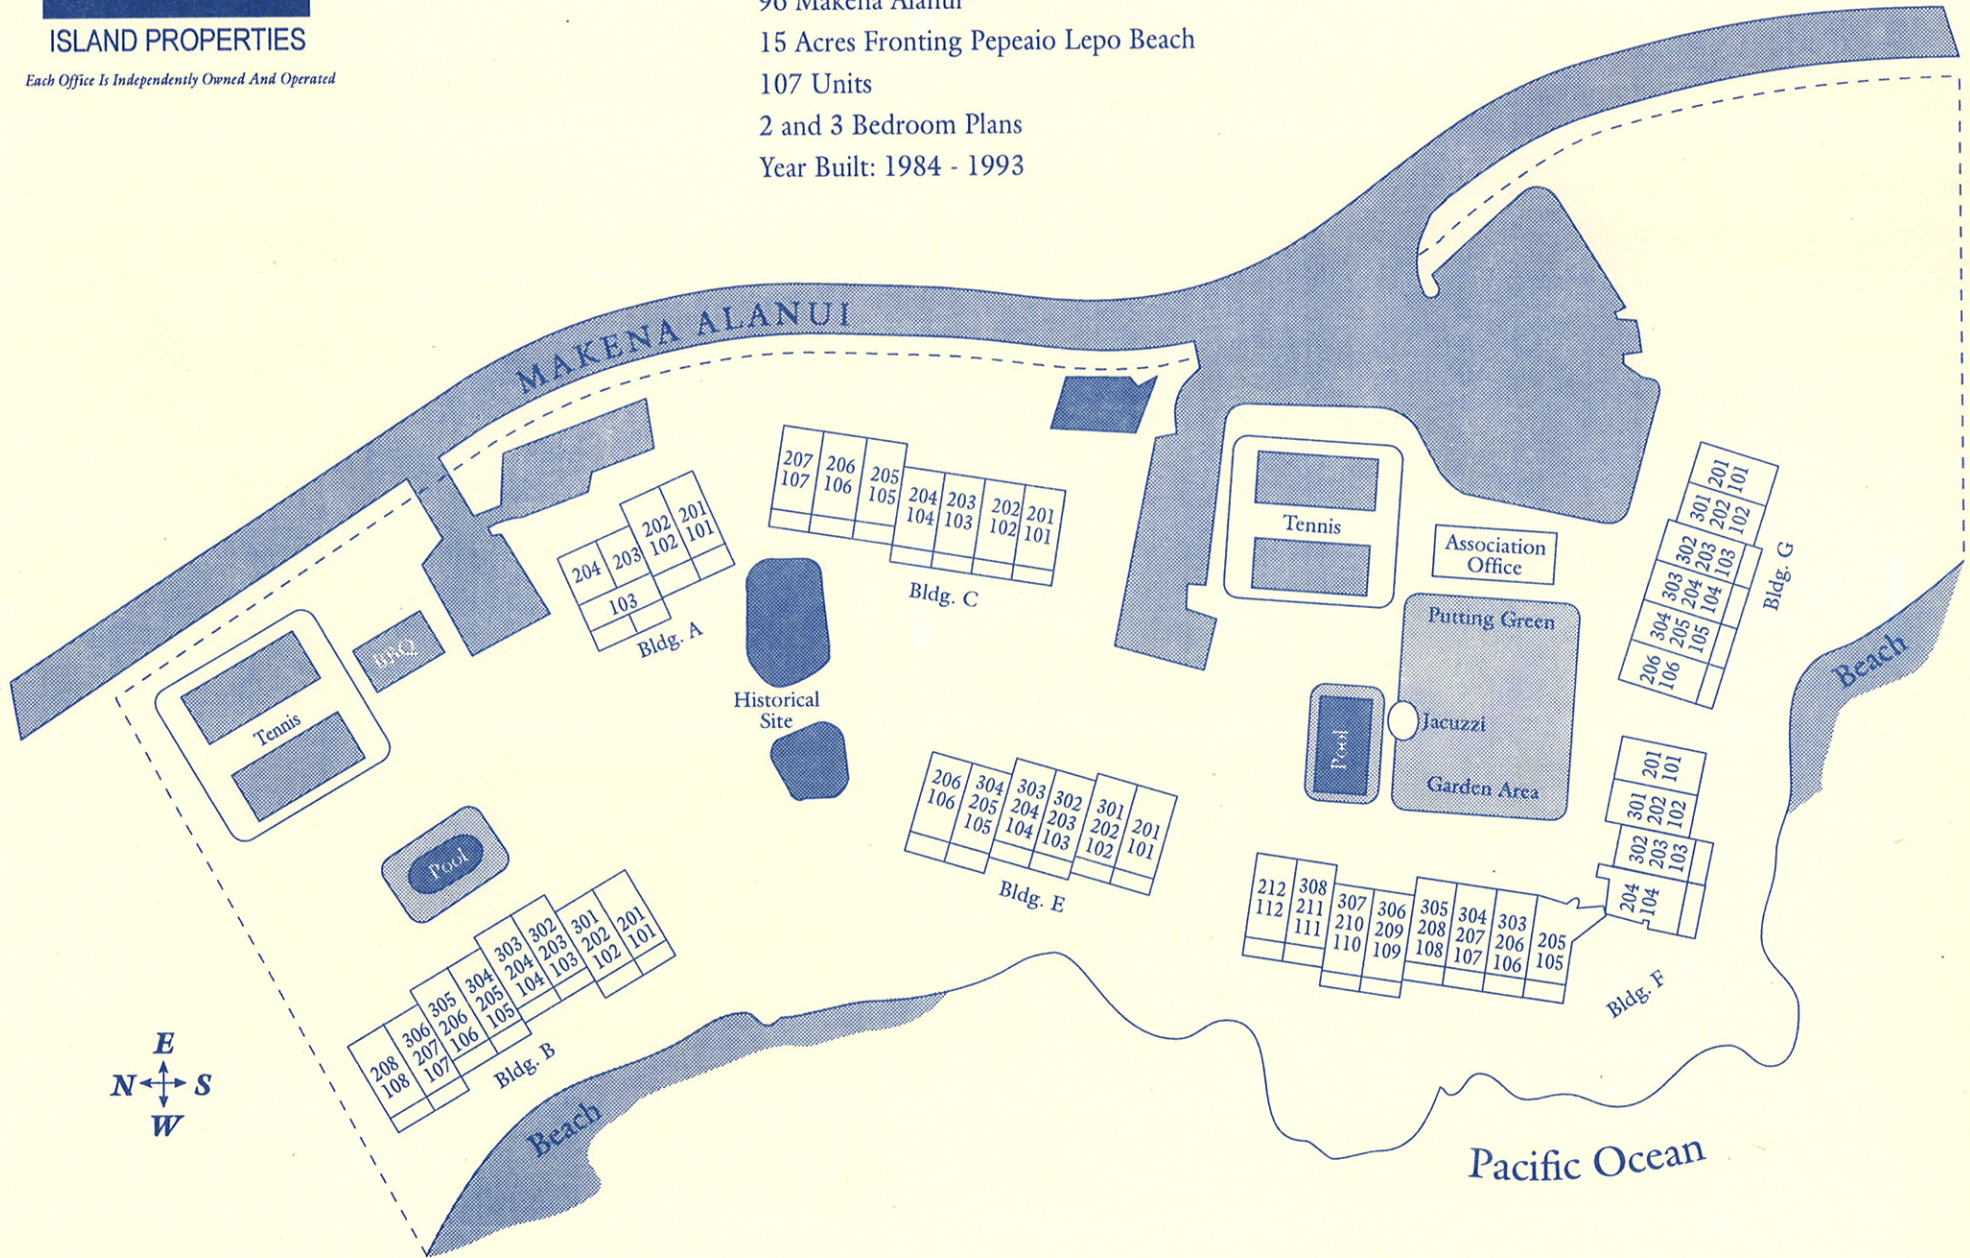

ISLAND PROPERTIES

Each Office Is Independently Owned And Operated

MAKENA SURE

96 Makena Alanui
 15 Acres Fronting Pepeao Lepo Beach
 107 Units
 2 and 3 Bedroom Plans
 Year Built: 1984 - 1993

The Shops At Wailea
 Tel: 808.874.8668
 Toll Free: 800.390.8685