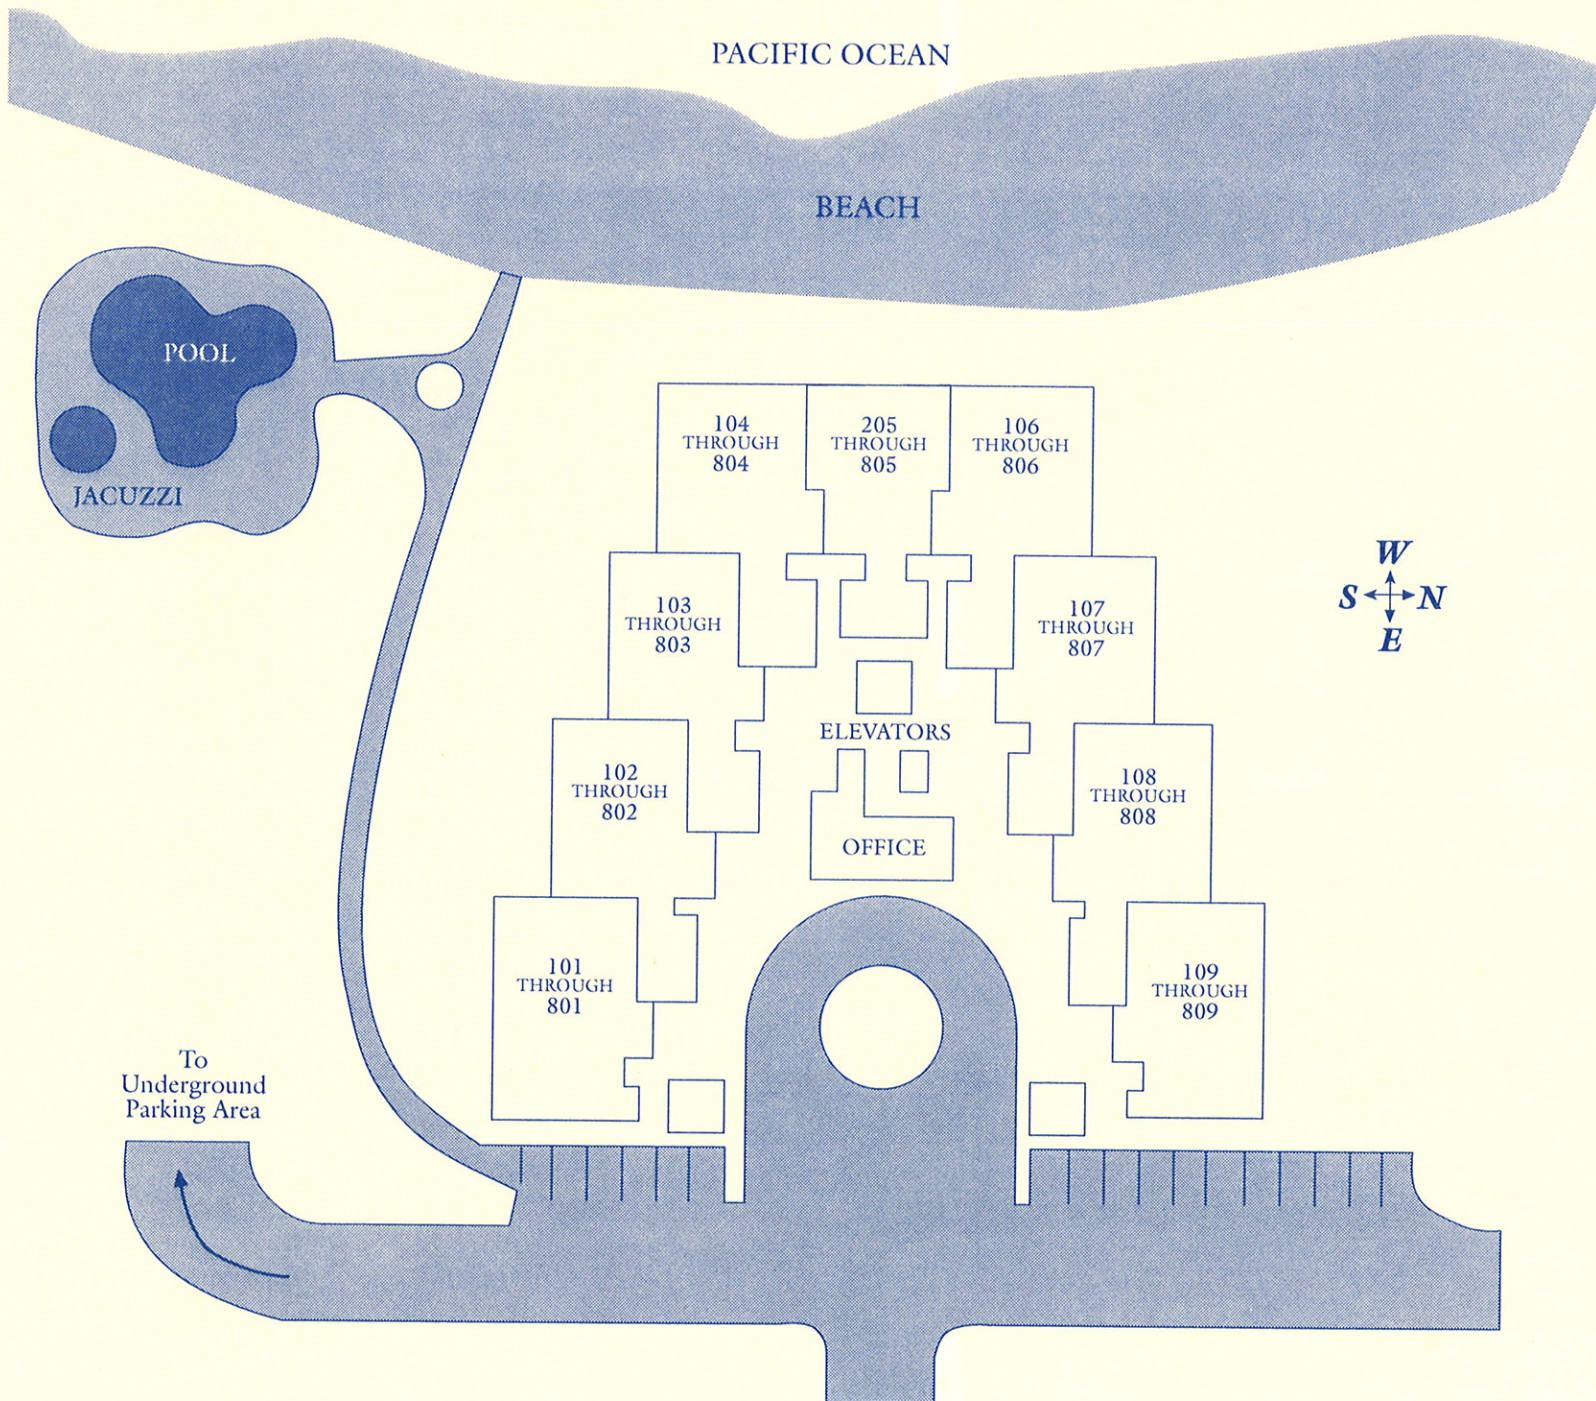

POLO BEACH CLUB

20 Makena Alanui
Oceanfront at Polo Beach
71 Units
1 and 2 Bedroom Plans
Fee Simple

The Shops At Wailea
Tel: 808.874.8668
Toll Free: 800.390.8685

Grand Wailea Office
Tel: 808.875.7000
Toll Free: 800.913.9803