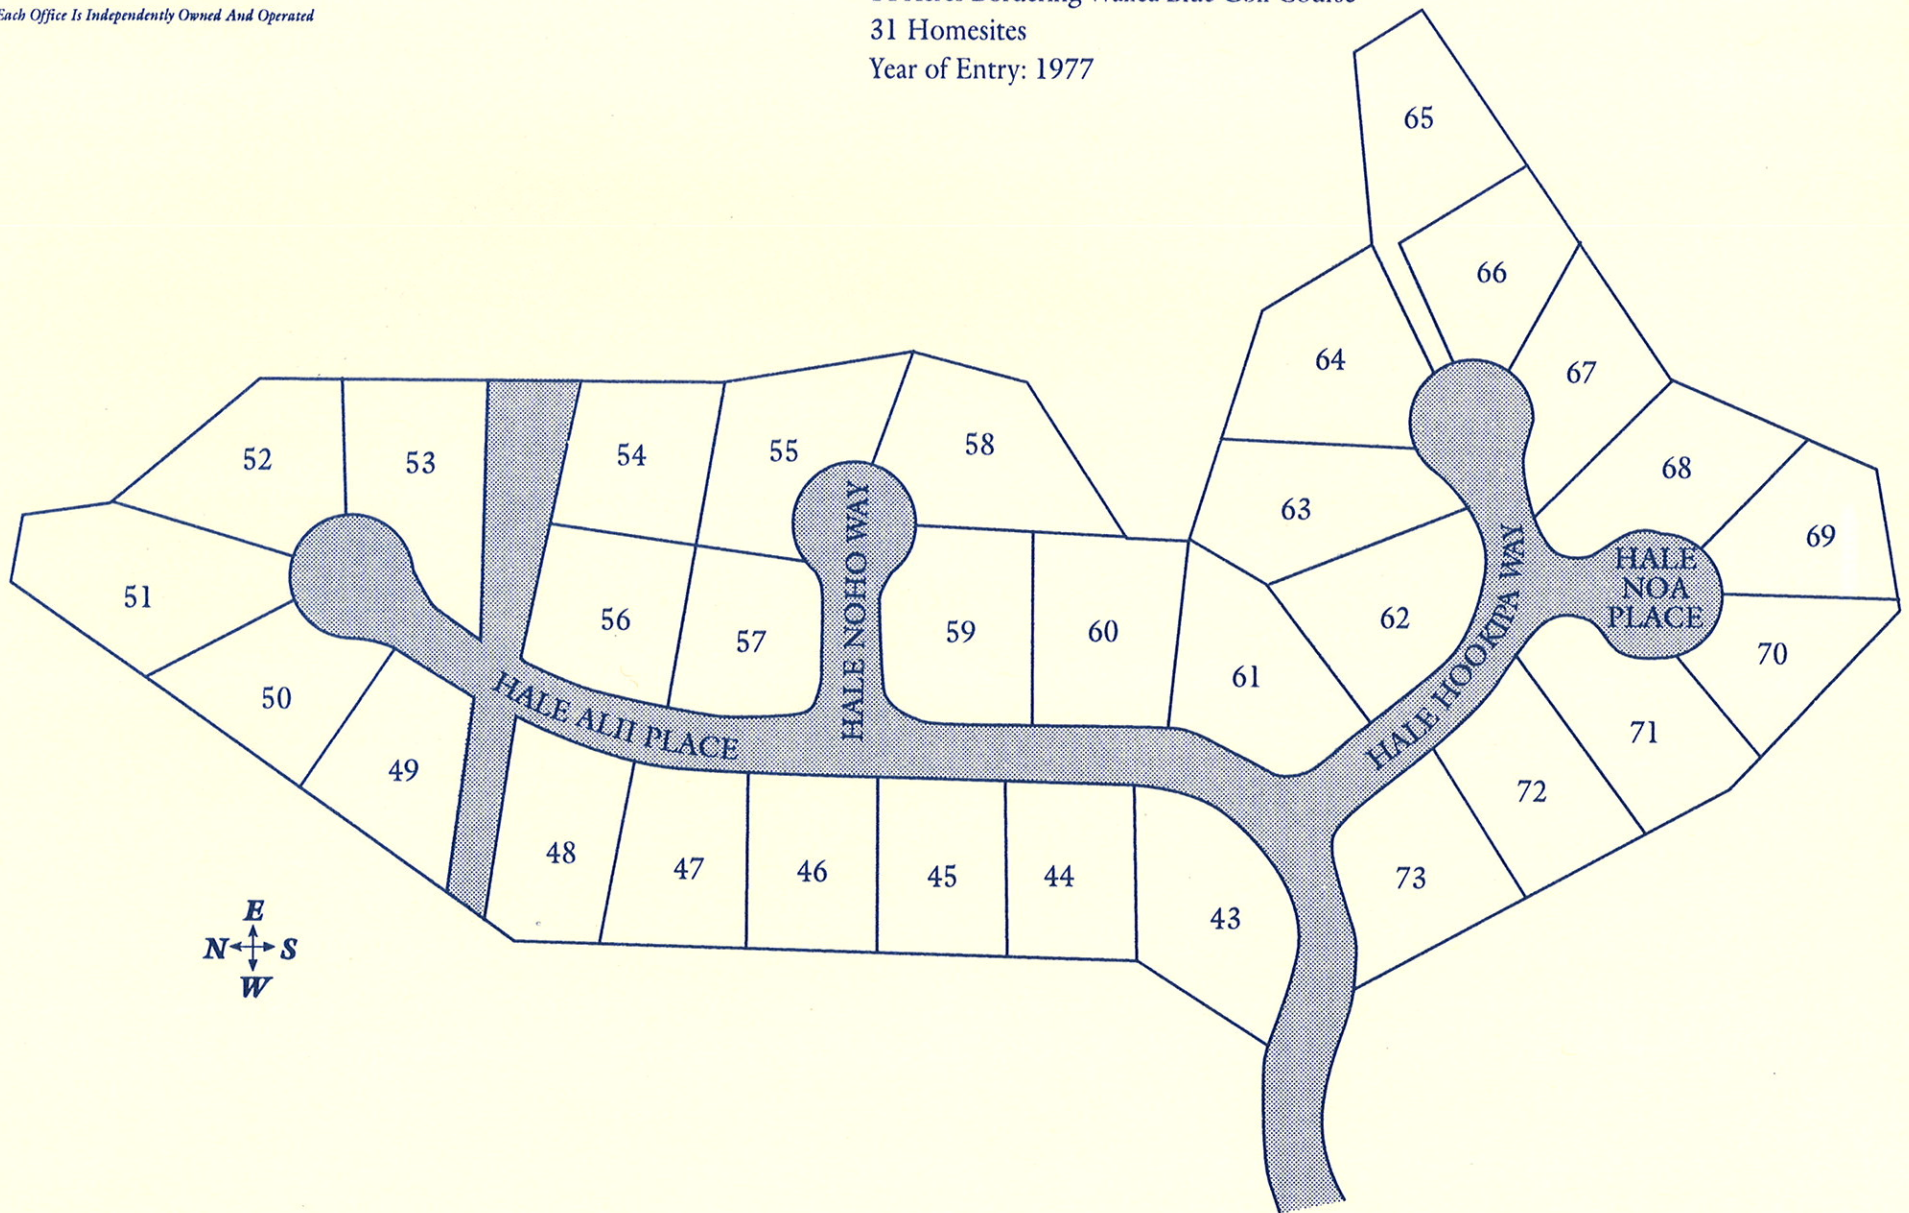

**COLDWELL
BANKER**

ISLAND PROPERTIES

Each Office Is Independently Owned And Operated

WAILEA FAIRWAY ESTATES

14 Acres Bordering Wailea Blue Golf Course

31 Homesites

Year of Entry: 1977

The Shops At Wailea
Tel: 808.874.8668
Toll Free: 800.390.8685