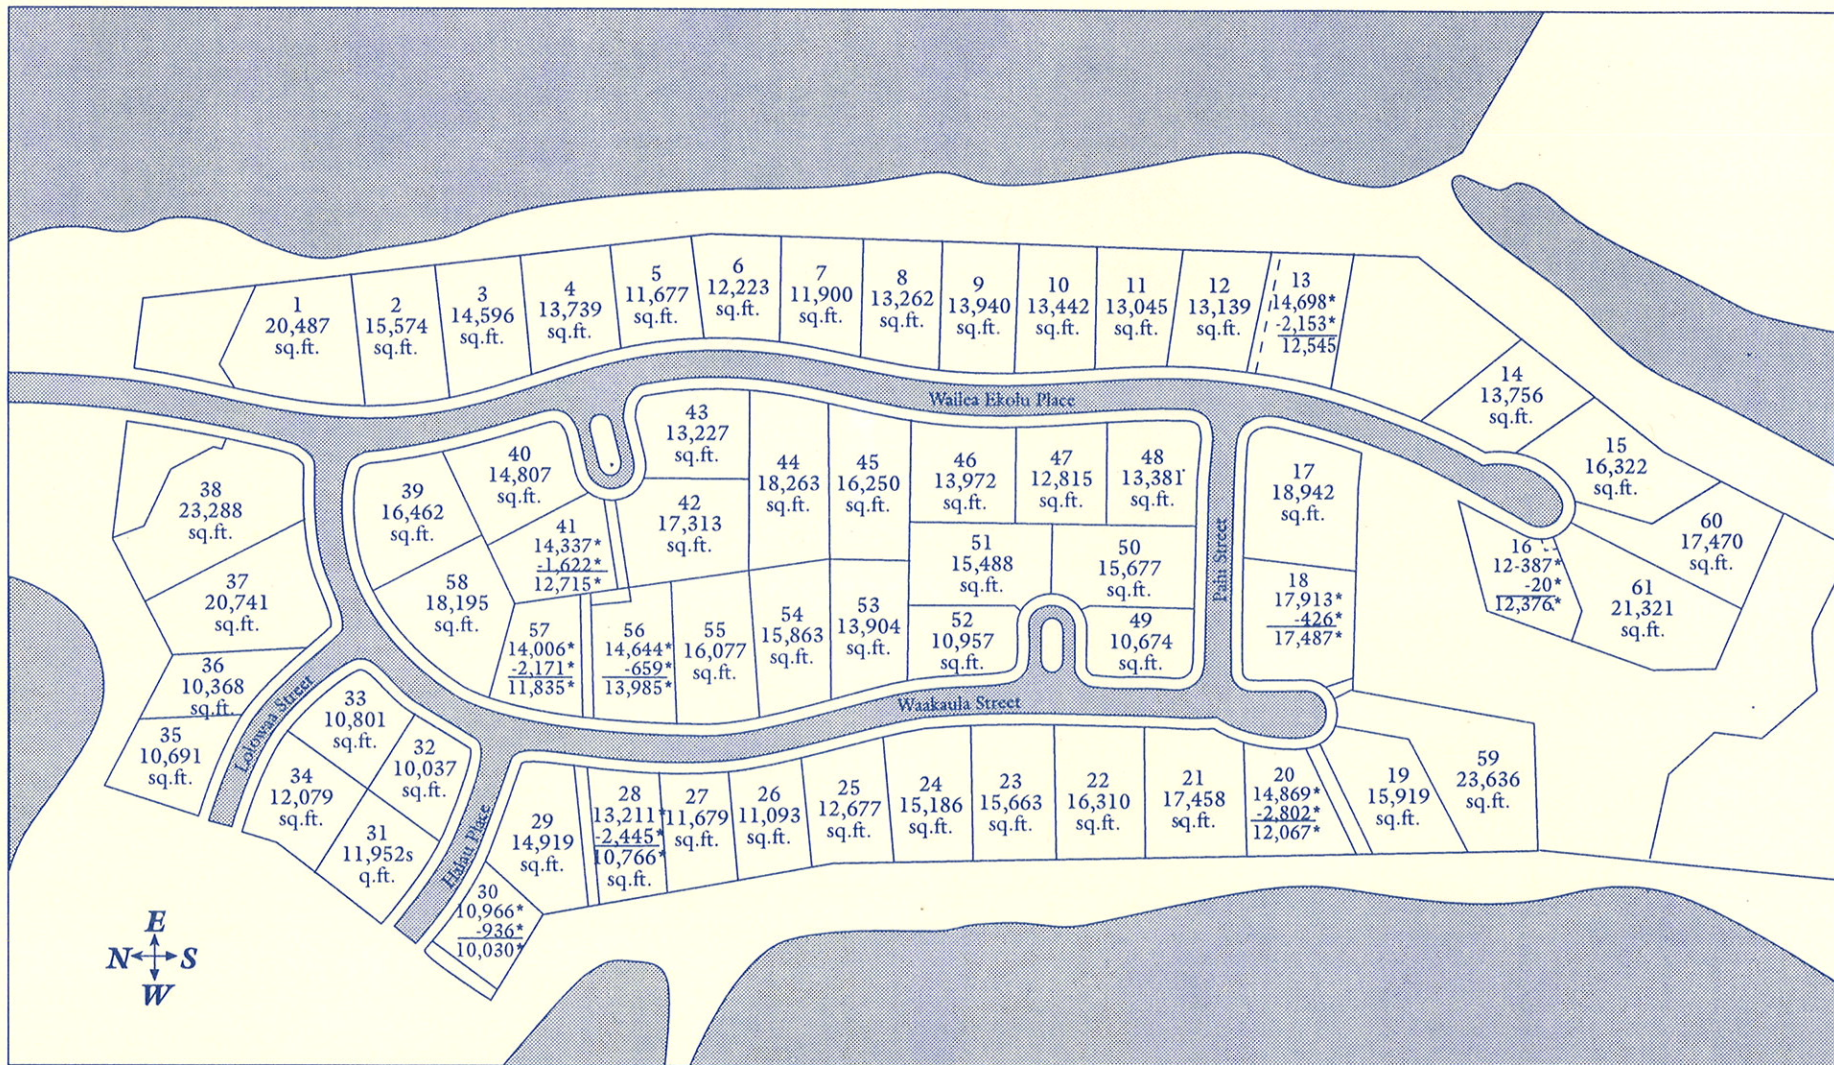

# WAILEA GOLF ESTATES

30 Hillside Acres Overlooking Wailea Blue Golf Course

61 Homesites

Year of Entry: 1984

The Shops At Wailea  
Tel: 808.874.8668  
Toll Free: 800.390.8685

Grand Wailea Office  
Tel: 808.875.7000  
Toll Free: 800.913.9803