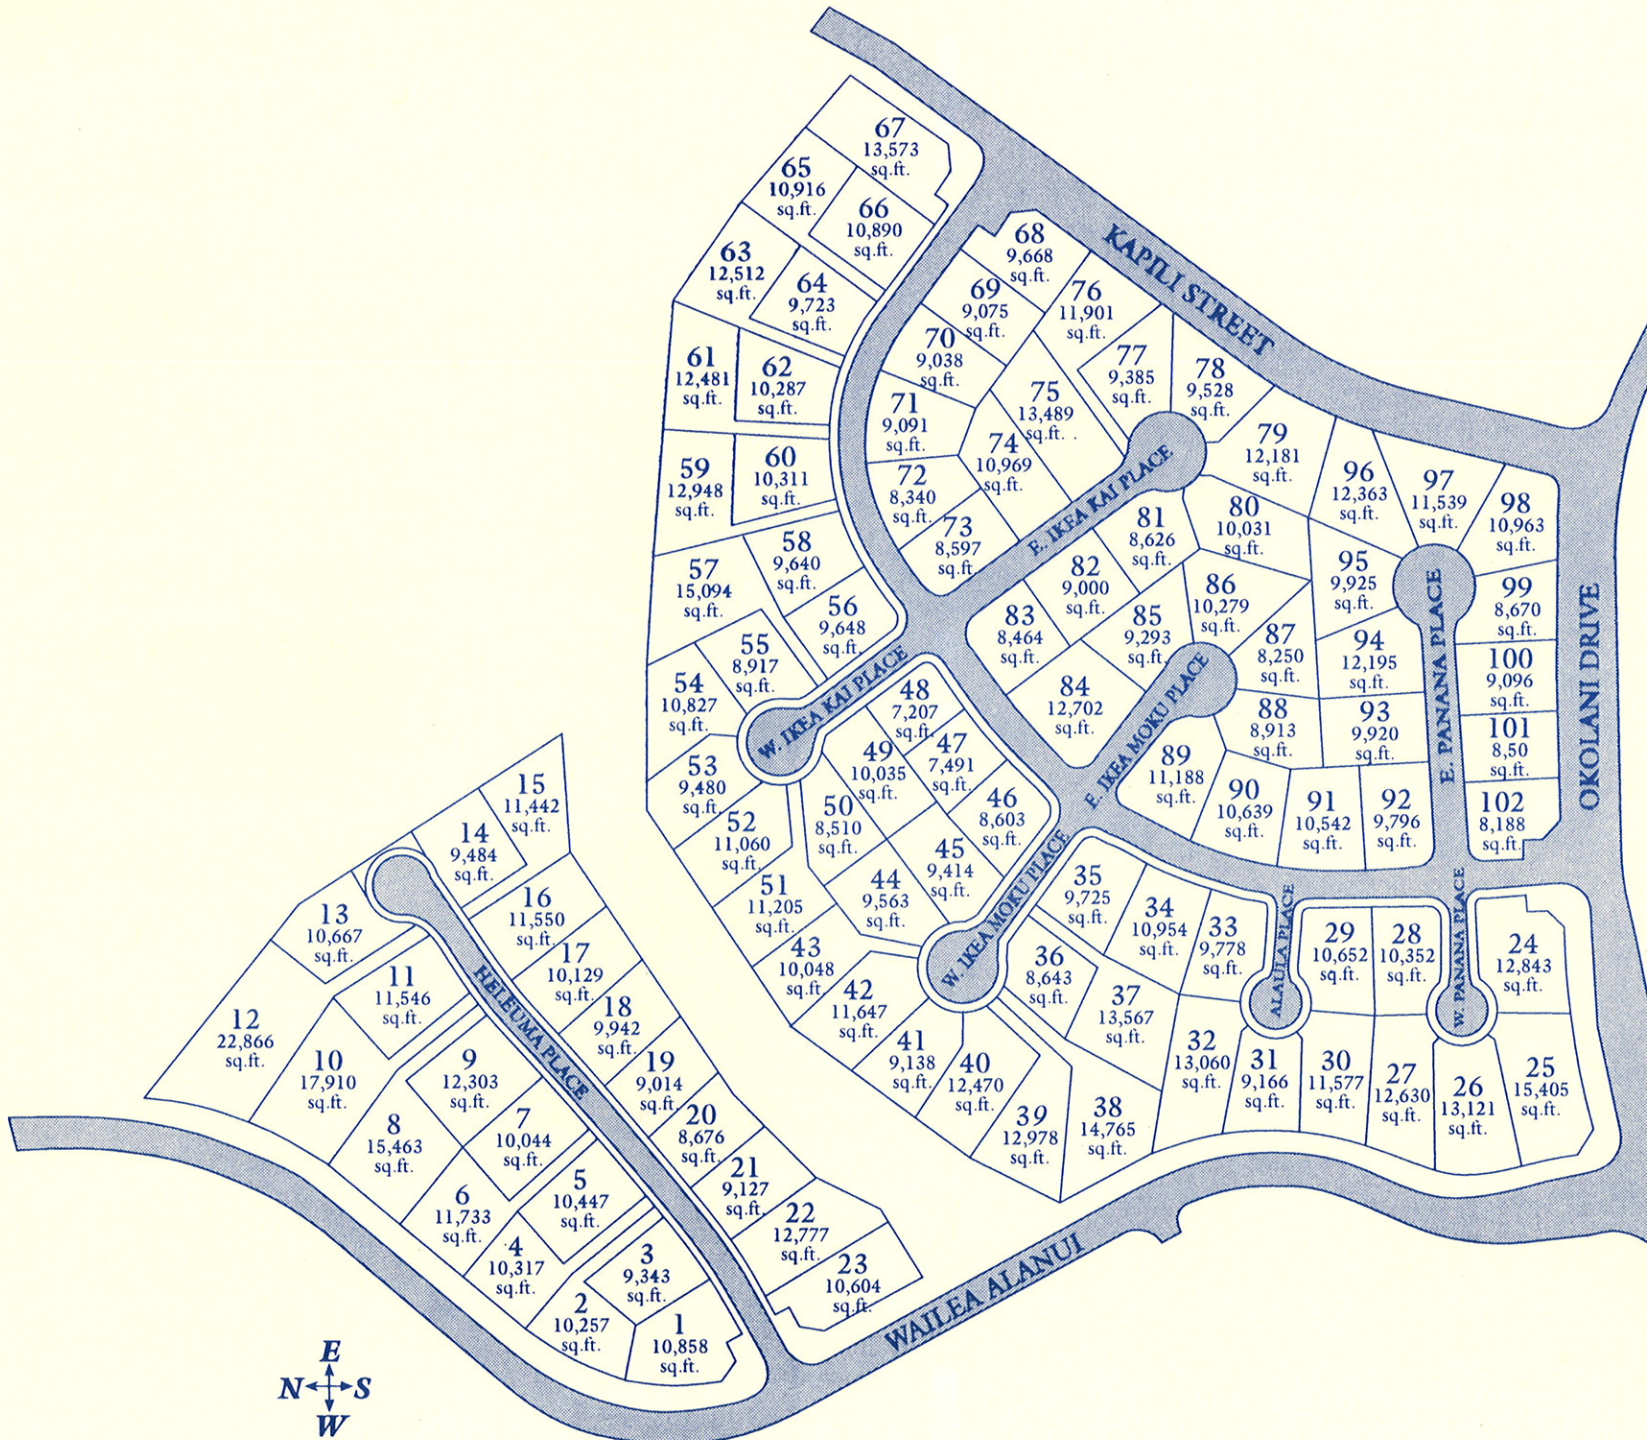

WAILEA KIALOA

34 Acres Elevated Above
Keawakapu Beach
102 Homesites
Custom Designed
Single-Family Homes
Fee Simple

The Shops At Wailea
Tel: 808.874.8668
Toll Free: 800.390.8685

Grand Wailea Office
Tel: 808.875.7000
Toll Free: 800.913.9803