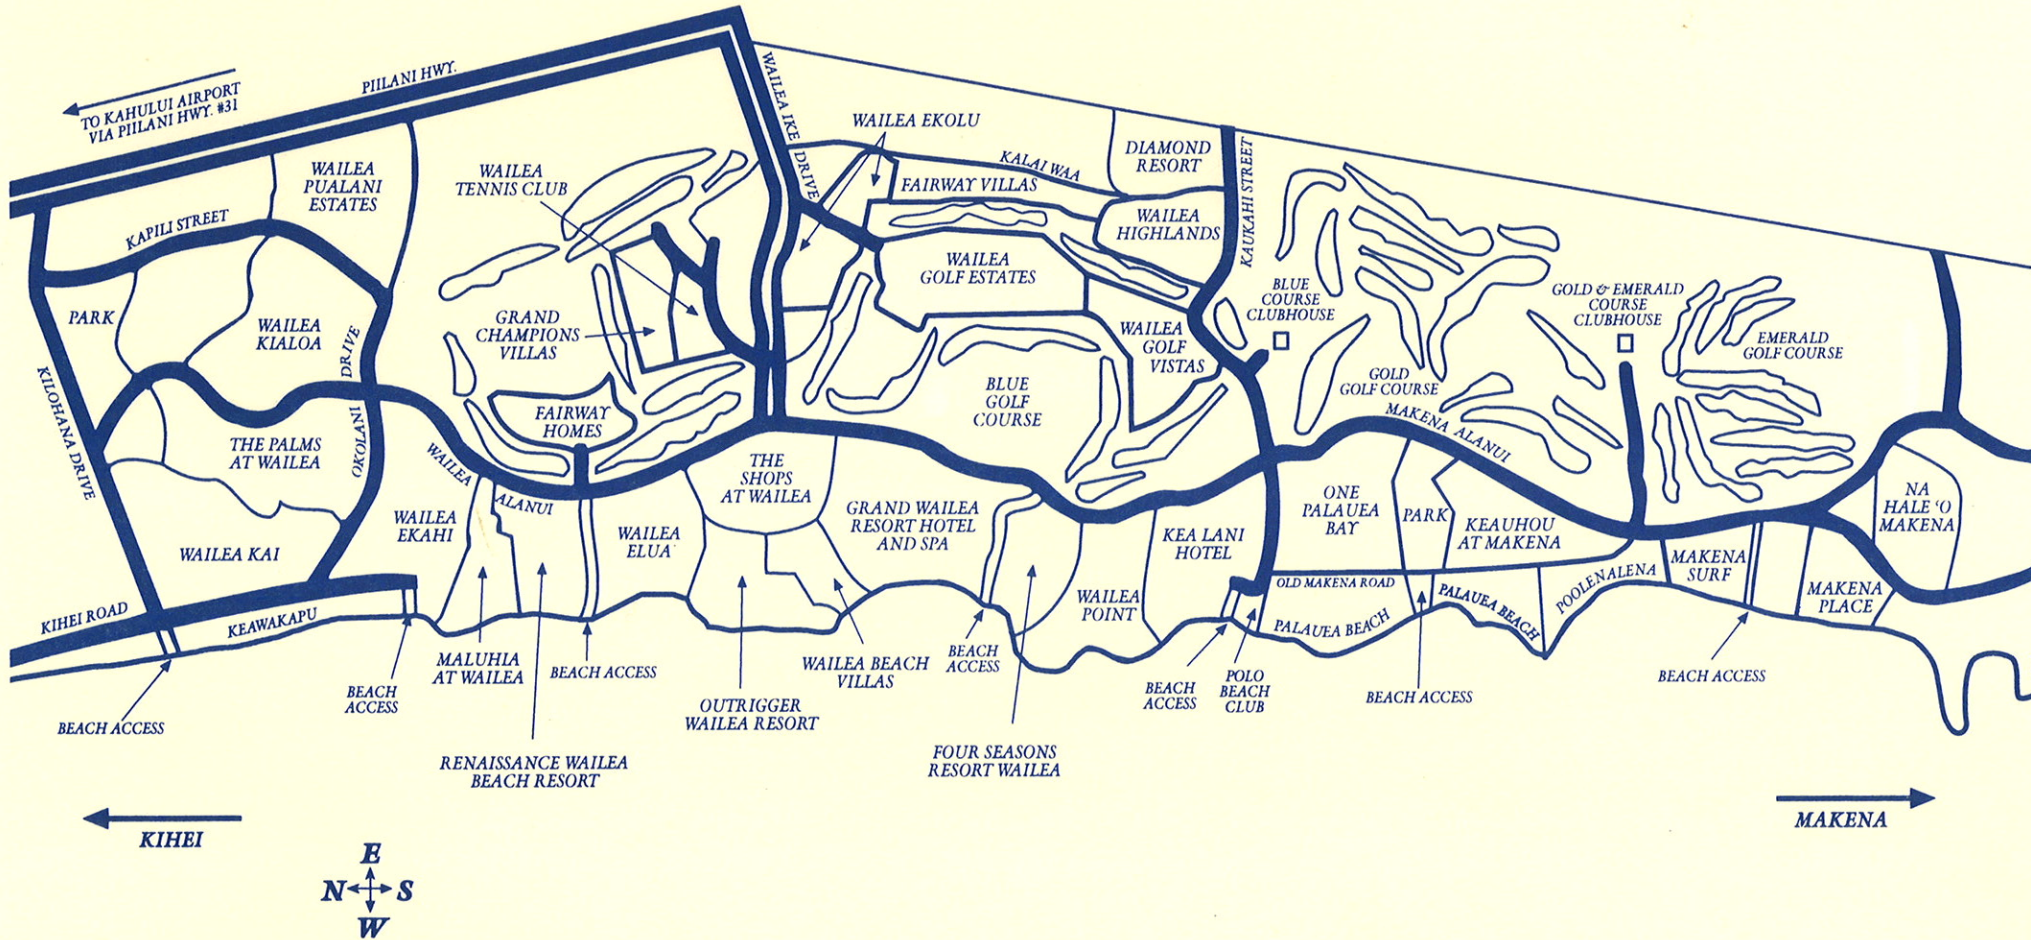

# WAILEA / MAKENA

**The Shops At Wailea**  
 Tel: 808.874.8668  
 Toll Free: 800.390.8685

**Grand Wailea Office**  
 Tel: 808.875.7000  
 Toll Free: 800.913.9803

**Kihei Office**  
 Tel: 808.879.5233  
 Toll Free: 800.344.6284