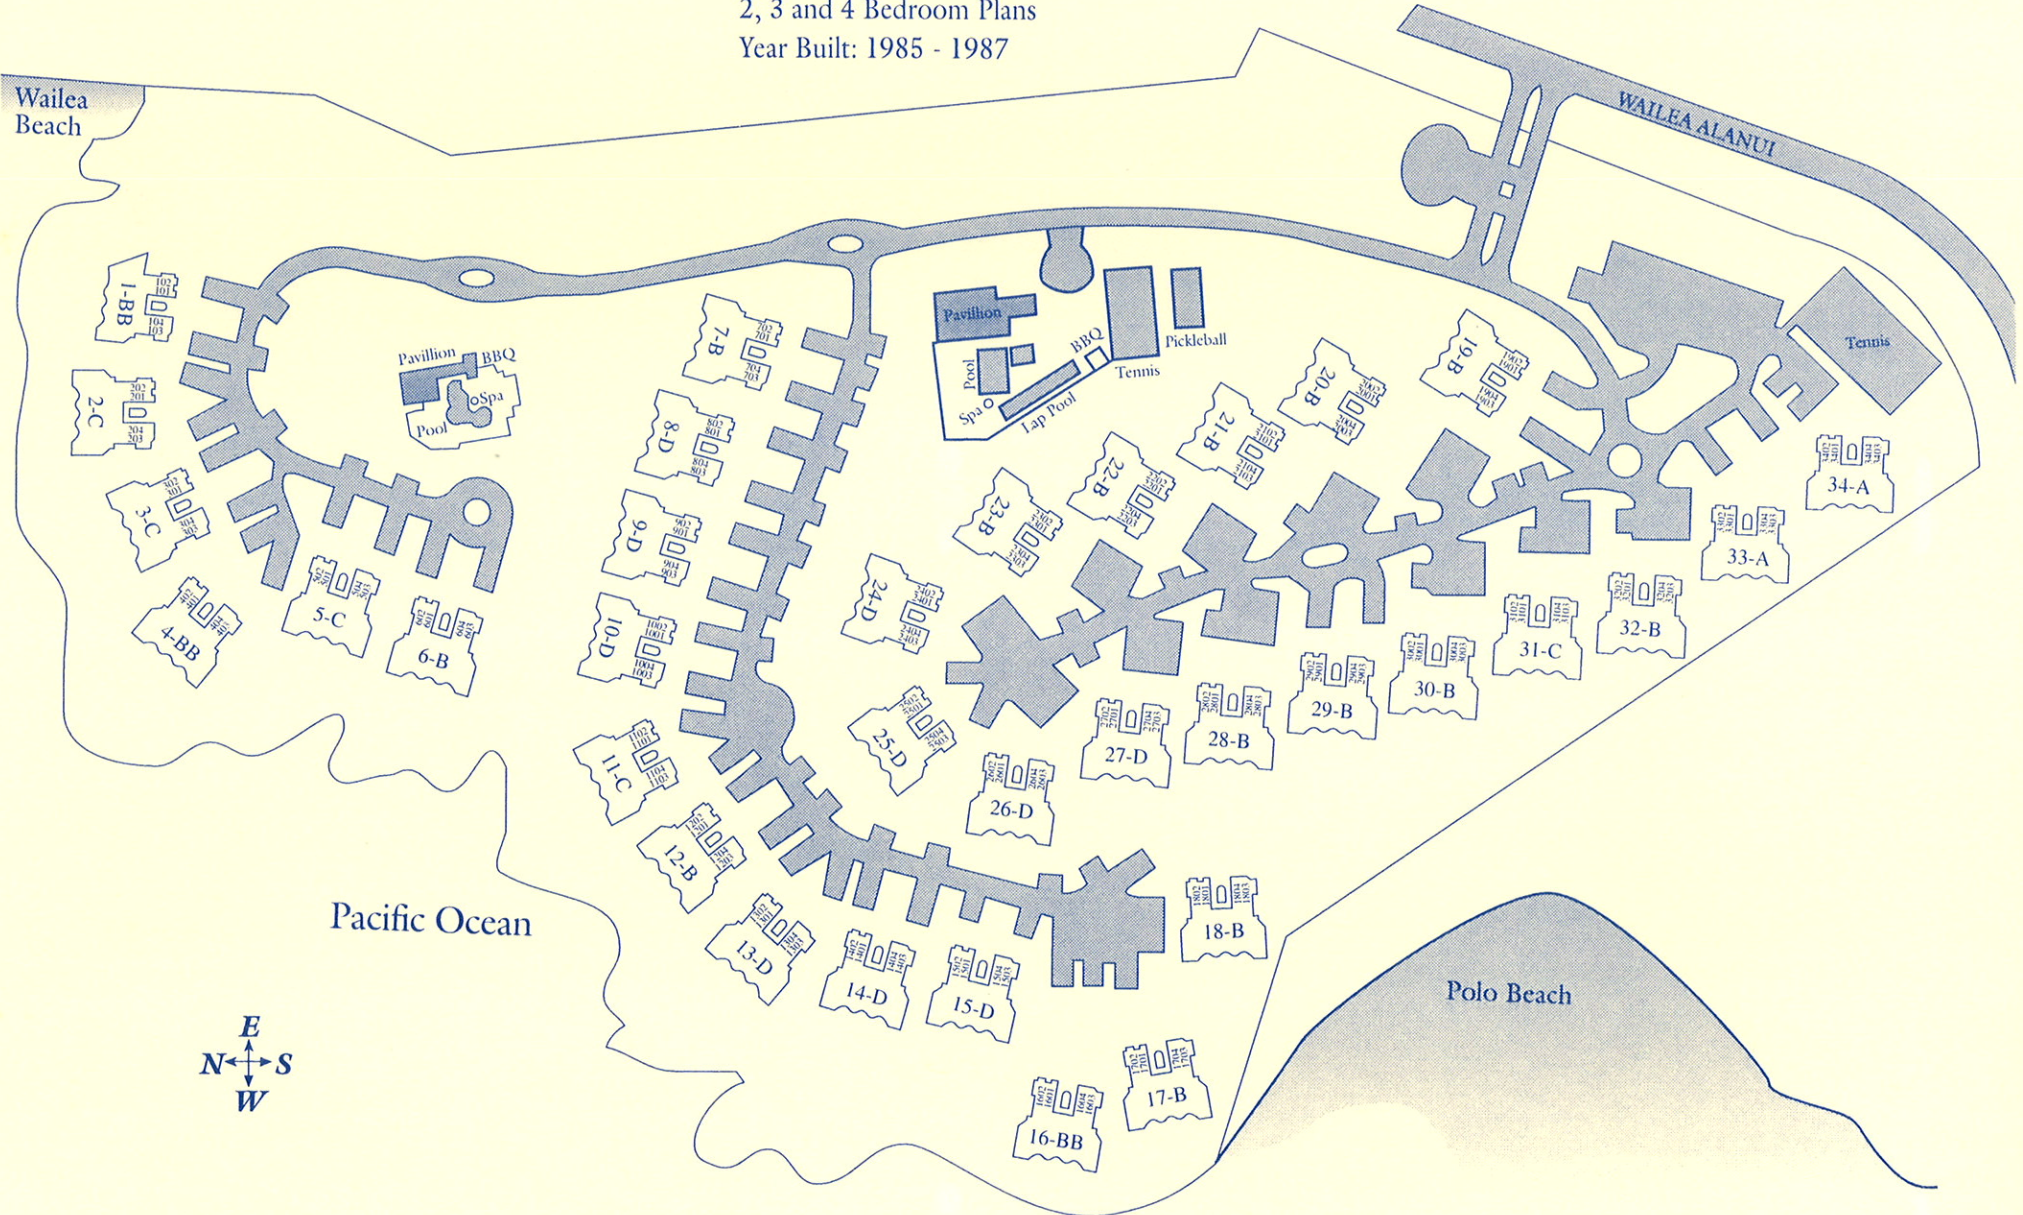

**COLDWELL
BANKER**

ISLAND PROPERTIES

Each Office Is Independently Owned And Operated

WAILEA POINT

4000 Wailea Alanui

28 Acres Fronting Prime Oceanfront Property

130 Units

2, 3 and 4 Bedroom Plans

Year Built: 1985 - 1987

The Shops At Wailea
Tel: 808.874.8668
Toll Free: 800.390.8685

Grand Wailea Office
Tel: 808.875.7000
Toll Free: 800.913.9803

Kihei Office
Tel: 808.879.5233
Toll Free: 800.344.6284

Lahaina Office
Tel: 808.669.6565
Toll Free: 800.993.0079

Makawao Office
Tel: 808.572.7277
Toll Free: 800.993.0082