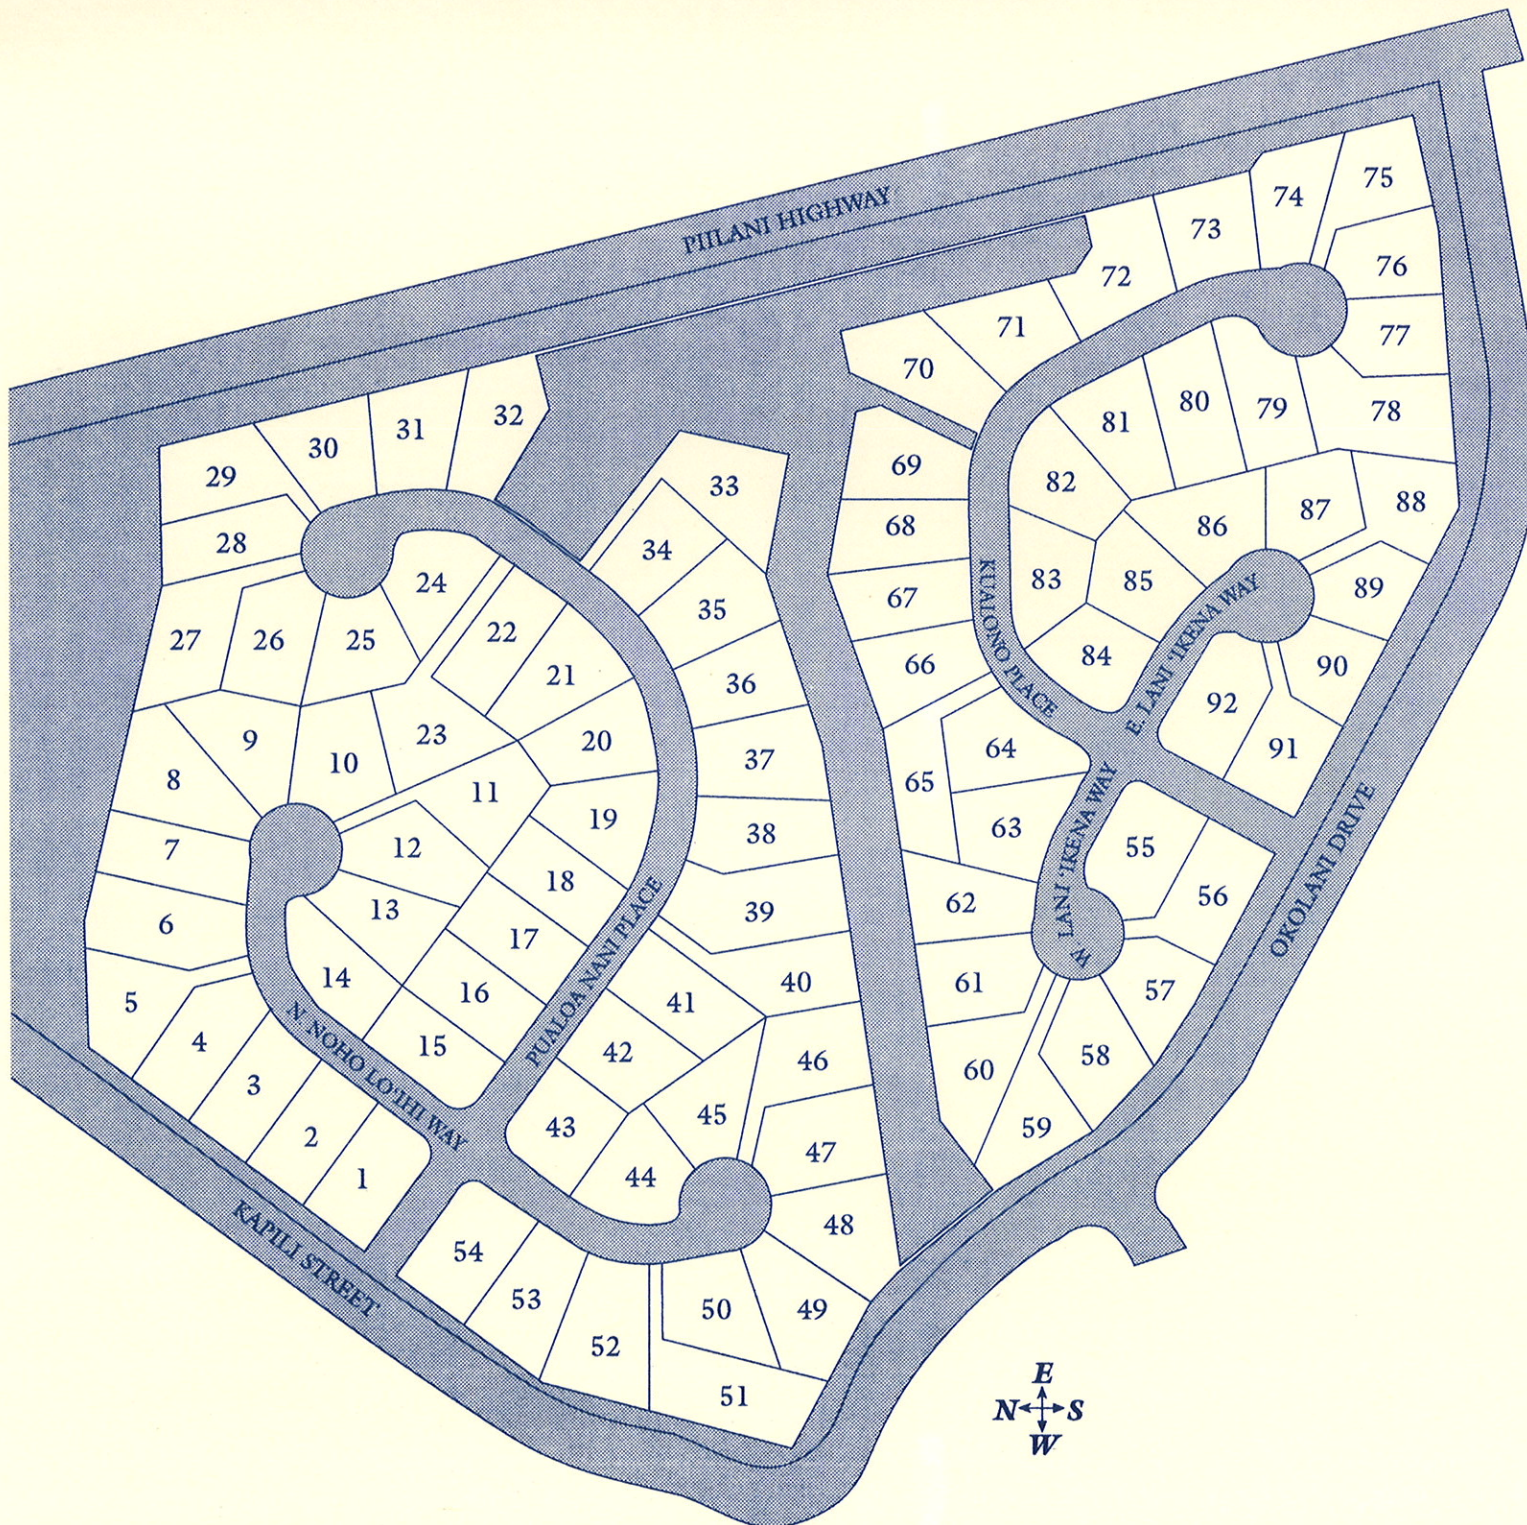

WAILEA PUALANI ESTATES

32 Hillside Acres Above
Keawakapu Beach
92 Homesites
Year of Entry: 1995

The Shops At Wailea
Tel: 808.874.8668
Toll Free: 800.390.8685

Grand Wailea Office
Tel: 808.875.7000
Toll Free: 800.913.9803